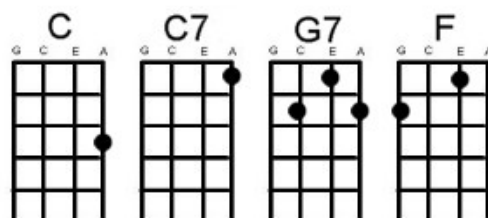

Wildwood Flower Carter Family

Hear this song at: <http://www.youtube.com/watch?v=g5T5Gt-0Lw> (play along with capo at 4th fret)

From: Richard G's Ukulele Songbook www.scorpex.net/Uke

Intro riff with chords over:

[C] Oh I'll twine with my mingles and [G7] waving black [C] hair
 With the roses so red and the [G7] lilies so [C] fair
 And the myrtle so [C7] bright with the [F] emerald [C] dew
 The pale and the leader and [G7] eyes look like [C] blue

Riff and chords

[C] Oh I'll dance I will sing and my [G7] laugh shall be [C] gay
 I will charm every heart in his [G7] crown I will [C] sway
 When I woke from my [C7] dreaming my [F] idol was [C] clay
 All portion of love had [G7] all flown a[C]way

Riff and chords

[C] Oh he taught me to love him
 And [G7] called me his [C] flower
 That's blooming to cheer him
 Through [G7] life's dreary [C] hour
 Oh I long to see [C7] him and re[F]gret the dark [C] hour
 He's gone and neglected this [G7] pale wildwood [C] flower