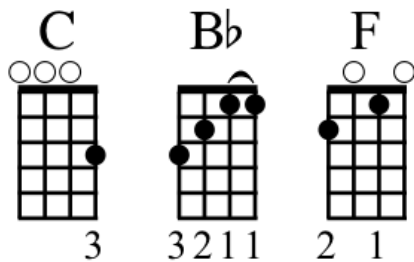

BRIDGE:

But every song's like **[C]** gold teeth, Grey Goose, trippin' in the bathroom
[C] Blood stains, ball gowns, trashin' the hotel room
[Bb] We don't care **[Bb]**...we're driving **[F]** Cadillacs in our dreams
But everybody's like **[C]** Cristal, Maybach, diamonds on your time piece
[C] Jet planes, islands, tigers on a gold leash
[Bb] We don't care **[Bb]**...we aren't **[F]** ↓ caught up in your love affair

CHORUS:

And we'll never be **[C]** royals (royals), **[C]** it don't run in our blood
That kind of **[Bb]** lux just ain't for us
[Bb]...We crave a **[F]** different kind of buzz
Let me be your **[C]** ruler (ruler), **[C]** you can call me queen bee
And baby I'll **[Bb]** ruuuuule (I'll rule, I'll rule, I'll rule)
[F]...Let me **[F]** live that fantasy **[C]** ↓

BRIDGE: (a cappella)

(Ooooh...ooooh oh oh ooooh)
Bigger than we ever dreamed
And I'm in love with being queen
(Ooooh...ooooh oh oh ooooh)
Life is game without a care
We aren't caught up in your love affair

CHORUS:

And we'll never be **[C]** royals (royals), **[C]** it don't run in our blood
That kind of **[Bb]** lux just ain't for us
[Bb]...We crave a **[F]** different kind of buzz
Let me be your **[C]** ruler (ruler), **[C]** you can call me queen bee
And baby I'll **[Bb]** ruuuuule (I'll rule, I'll rule, I'll rule)
[F]...Let me **[F]** ↓ live that fantasy **[C]** ↓

(thanks to <http://ukulelehunt.com/> for the riffs and chords)