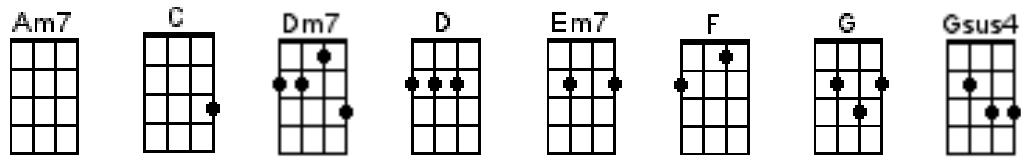

CHORUS:

[D] Old man, take a look at my life, I'm a [Am7] lot like you [Em7]
[D] I need someone to love me the [Am7] whole day through [Em7]
[D] Ah, one look in my eyes and you can [Am7] tell that's true [Em7]

[Dm7] / [Dm7] / [Dm7] / [D] / [D] /

[Dm7] Old man, look at my life, I'm a lot like [D] you were [D]
[Dm7] Old man, look at my life, I'm a lot like [D] you were

[F] / [C] / [Gsus4]↓[G]↓ / [D]↓

www.bytownukulele.ca