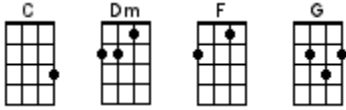

Love Is All Around

Reg Presley 1967 (as recorded by The Troggs)

INTRO: / 1 2 3 4 / [C][F] / [G][F] / [C][F] / [G][F]

I [C] feel it in my [Dm] fingers
[F] I feel it [G] in my [C] toes [Dm] / [F][G]
Well [C] love is all a-[Dm]round me
[F] And so the [G] feelin' [C] grows [Dm] / [F][G]

It's [C] written on the [Dm] wind
[F] It's every-[G]where I [C] go [Dm] / [F][G]
So [C] if you really [Dm] love me
[F] Come on and [G] let it [C] show [Dm] / [F][G] / [F]↓

CHORUS:

You [F] know I love you, I [Dm] always will
My [F] mind's made up by the [C] way that I feel
There's [F] no beginning, there'll [Dm] be no end
'Cause [Dm] on my love, you [G] can depend [G]↓

CHORUS:

You [F] know I love you, I [Dm] always will
My [F] mind's made up by the [C] way that I feel
There's [F] no beginning, there'll [Dm] be no end
'Cause [Dm] on my love, you [G] can depend [G]↓

It's [C] written on the [Dm] wind
[F] It's every-[G]where I [C] go [Dm] / [F][G]
So [C] if you really [Dm] love me
[F] Come on and [G] let it [C] show [Dm]
[F] Come on and [G] let it [C] show [Dm]
[F] Come on and [G] let it [C] show [Dm]
[F] Come on and [G] let it [C]↓ show