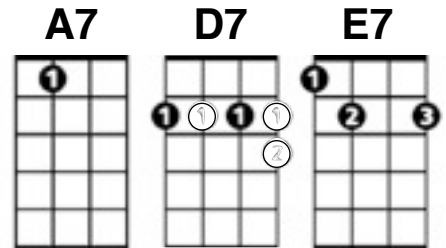

If Love was a Train [A7] Michelle Shocked

[A7] If love was a train
I think I would ride a slow one

[D7] One that would ride thru the night
Making [A7] every stop

If [E7] love was a train [D7]

I would feel no pain and I would never [A7] get off

[E7] Look out here she comes [D7] Look out there she goes [A7]

[A7] If love was a train
I'd throw my body on her tracks

If [D7] love was a train

I'd throw my body right down on [A7] her tracks

If [E7] love was a train [D7]

I would feel no pain as she Rolled right down [A7] my back

[A7] But love ain't no train
More like a broncin' bull

And the [D7] most you got's 15 seconds

In the [A7] saddle

And even [E7] if you manage to ride

You are [D7] all shaken up inside

And it's gonna be a long time Before you ride [A7] that bull again

If love was a train

But love ain't a train...