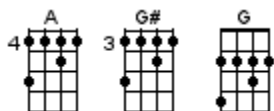

Can't Take My Eyes Off You

Bob Crewe and Bob Gaudio (as recorded by Frankie Valli 1967)

< KAZOO RIFF BEGINS ON 'A' NOTE ON THE FIRST G CHORD >

INTRO: / 1 2 3 4 /

[A] / [G#] / [G] / [G] /
[A] / [G#] / [G] / [G]

You're just too [G] good to be true, can't take my [GM7] eyes off of you [GM7]
You'd be like [G7] heaven to touch, I wanna [C] hold you so much [C]
At long last [Cm] love has arrived, I thank [G] God I'm alive [G]
You're just too [A] good to be true [Cm] can't take my [G] eyes off of you [G]

[Am] Dah dum, dah dum [D7] dah du dum-dum-du
[GM7] Dah dum, dah dum [G6] dah du dum-dum-du
[Am] Dah dum, dah dum [D7] dah du dum-dum-du
[G] Dah dum, dah dum [E7] daaaaaaaah [E7]↓

CHORUS:

I love you [Am7] baby, and if it's [D7] quite all right
I need you [GM7] baby, to warm a [G6] lonely night
I love you [Am7] baby [D7] trust in me when I [G] say
[E7] Oh pretty [Am7] baby, don't bring me [D7] down I pray
Oh pretty [GM7] baby, now that I've [G6] found you stay
And let me [Am7] love you, baby, let me [Cm]↓ love you...

[Am] Dah dum, dah dum [D7] dah du dum-dum-du
[G] Dah dum, dah dum [E7] daaaaaaaah [E7]↓

CHORUS:

I love you **[Am7]** baby, and if it's **[D7]** quite all right
I need you **[GM7]** baby, to warm a **[G6]** lonely night
I love you **[Am7]** baby **[D7]** trust in me when I **[G]** say
[E7] Oh pretty **[Am7]** baby, don't bring me **[D7]** down I pray
Oh pretty **[GM7]** baby, now that I've **[G6]** found you stay
Oh pretty **[Am7]** baby **[D7]** trust in me when I **[G]** say