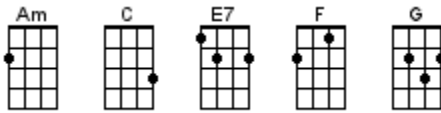

# Rawhide

Lyrics – Ned Washington, composed by Dimitri Tiomkin 1958

Originally recorded by Frankie Laine

**INTRO: / 1 2 / 1 2 /**

**[Am] / [Am] / [Am] / [Am] /**

**[Am]** Rollin' rollin' rollin'

**[Am]** Rollin' rollin' rollin'

**[Am]** Rollin' rollin' rollin'

**[Am]** Rollin' rollin' rollin'

Raw-**[Am]**hide **[Am] / [Am] / [Am] /**

**[Am] / [Am] / [Am] / [Am]**

Keep **[Am]** rollin' rollin' rollin' **[C]** though the streams are swollen