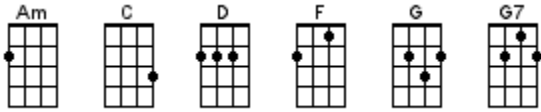

# Old Toy Trains

Roger Miller 1967 (as recorded by Raffi 1983)

< MELODION/BELLS/UKES play intro, instrumental, and outro >

**INTRO: / 1 2 3 4 /**

| | [C] | [C] | [C] [G] | [C]↓  
 A|-----3---5--|7-----8-7-8--|7-----3---5--|7-----5-3-5--|3  
 |1 + 2 + 3 + 4 +|1 + 2 + 3 + 4 +|1 + 2 + 3 + 4 +|1 + 2 + 3 + 4 +|1 + 2 +

Old toy [C] trains, little toy [G] tracks  
 Little toy [F] drums, coming from a [G] sack  
 Carried by a [C] man, dressed in white and [F] red  
 Little one [C] don't you think it's [G] time you were in [C]↓ bed

Close your [G] e-e-[G]eyes  
 And listen to the [F] ski-i-i-i-i-[C]ies  
 All is [C] calm, all is [Am] well  
 Soon you'll hear Kris [D] Kringle and the jingle [G]↓ bells

Bringing old toy [C] trains, little toy [G] tracks  
 Little toy [F] drums, coming from a [G] sack  
 Carried by a [C] man, dressed in white and [F] red  
 Little one [C] don't you think it's [G] time you were in

**INSTRUMENTAL:**

| [C]↓ bed | [C] | [G] | [F] |  
 A|-----3---5--|7-----7-8-7--|5-----5-7-5--|3-----0---3--|  
 |1 + 2 + 3 + 4 +|1 + 2 + 3 + 4 +|1 + 2 + 3 + 4 +|1 + 2 + 3 + 4 +|  
 | [G] | [C] | [F] | [C] [G] | [C]↓  
 A|5-----3---5--|7-----7-10-8-7|8-----3---5--|7---7---5-7-5--|3  
 |1 + 2 + 3 + 4 +|1 + 2 + 3 + 4 +|1 + 2 + 3 + 4 +|1 + 2 + 3 + 4 +|1 + 2 +