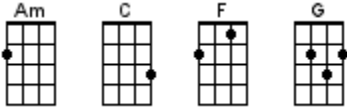

Riptide

Vance Joy 2013

INTRO: / 1 2 / 1 2 /

[Am] / [G] / [C] / [C] /
[Am] / [G] / [C] / [C] /

VERSE 1:

[Am] I was scared of [G] dentists and the [C] dark [C]
[Am] I was scared of [G] pretty girls and [C] starting conver-[C]sations
Oh [Am] all my [G] friends are turning [C] green [C]
You're the [Am] magician's as-[G]sistant in their [C] dreams [C]

A-[Am]oh [G] oh [C] oh [C]
A-[Am]oh [G] oh and they [C]↓ come unstuck

CHORUS:

[Am] Lady [G] running down to the [C] riptide
[C] Taken away to the [Am] dark side
[G] I wanna be your [C] left hand man [C]
I [Am] love you [G] when you're singing that [C] song, and
[C] I got a lump in my [Am] throat 'cause
[G] You're gonna sing the [C] words wrong [C]

A-[Am]oh [G] oh [C] oh [C]
A-[Am]oh [G] oh and they [C]↓ come unstuck

CHORUS:

[Am] Lady [G] running down to the [C] riptide
[C] Taken away to the [Am] dark side
[G] I wanna be your [C] left hand man [C]
I [Am] love you [G] when you're singing that [C] song, and
[C] I got a lump in my [Am] throat, 'cause
[G] You're gonna sing the [C] words wrong [C]

Ah [Am] Lady [G] running down to the [C] riptide
[C] Taken away to the [Am] dark side
[G] I wanna be your [C] left hand man [C]
I [Am] love you [G] when you're singing that [C] song, and
[C] I got a lump in my [Am] throat, 'cause
[G] You're gonna sing the [C] words wrong
[C] I got a lump in my [Am] throat, 'cause
[G] You're gonna sing the [C]↓ words wrong