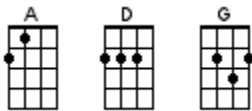

CHORUS:

Oh [D] my ding-a-ling, oh [G] my ding-a-ling
Oh I [A] want you to play with [D] my ding-a-ling
Oh [D] my ding-a-ling, oh [G] my ding-a-ling
Oh I [A] want you to play with [D] my ding-a-ling [D]

Mmmm [D] this here song it [G] ain't so sad
The [A] cutest little song, you [D] ever had
[D] Those of you who [G] will not sing
You [A] must be playin' with your [D] own ding-a-ling

FINAL CHORUS:

[D] My ding-a-ling [G] my ding-a-ling
I [A] want you to play with [D] my ding-a-ling
[D] My ding-a-ling [G] my ding-a-ling
I [A] want you to play with [D] my ding-a-ling

Oh [D] your ding-a-ling [G] your ding-a-ling
We [A] saw you playin' with [D] your ding-a-ling
Oh [D] my ding-a-ling [G] everybody sing
[A] I want to play with [D] my ding-a-ling
[D] My ding-a-ling, oh [G] my ding-a-ling

< SLOW DOWN >

[A]↓ I [A]↓ wanna [A]↓ play [A]↓ with [D]↓ my ding-a-~[D]~ling [D]↓

www.bytownukulele.ca