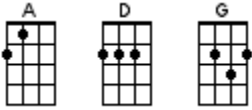

My Ding-A-Ling

Dave Bartholomew 1952 (Chuck Berry live version 1972)

< **WOMEN** – red **MEN** – blue EVERYONE – regular

< ~[D]~ means tremolo on the D chord >

INTRO: / 1 2 3 4 / [D] / [D] /

[D] When I was a [G] little bitty boy
My [A] grandmother bought me a [D] cute little toy
[D] Silver bells hangin' [G] on a string
She [A] told me it was my [D] ding-a-ling-a-ling

CHORUS:

Oh [D] my ding-a-ling [G] my ding-a-ling
I [A] want you to play with [D] my ding-a-ling
[D] My ding-a-ling [G] my ding-a-ling
I [A] want you to play with [D] my ding-a-ling [D]

And [D] then mama took me to [G] grammar school
But [A] I stopped off in the [D] vestibule
[D] Ev'ry time that [G] bell would ring
[A] Catch me playin' with my [D] ding-a-ling-a-ling

CHORUS:

Oh [D] my ding-a-ling [G] my ding-a-ling
I [A] want you to play with [D] my ding-a-ling
[D] My ding-a-ling [G] my ding-a-ling
I [A] want you to play with [D] my ding-a-ling [D]

[D] Once I was climbin' the [G] garden walls
I [A] slipped and had a [D] terrible fall
[D] I fell so hard I [G] heard bells ring
But [A] held on to my [D] ding-a-ling-a-ling