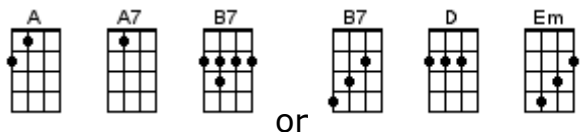

Chapel Of Love

Jeff Barry, Ellie Greenwich, Phil Spector 1963 (recorded by The Dixie Cups 1964)

INTRO: / 1 2 3 4 / [D] / [D] / [D] / [D]↓ 2 3 4 /

[D] Goin' to the chapel and we're, gonna get married
[Em] Goin' to the [A] chapel and we're [Em] gonna get [A] married
[D] Gee, I really love you and we're, gonna get married
[Em] Goin' to the [A7] Chapel of [D] Love [D]

[D] Spring is here, the-e-e sky is blue, woah-oh-oh
[Em] Birds all [A] sing as [Em] if they [A] knew
[D] Today's the day, we'll say I [B7] do
And we'll [Em] never be [A7] lonely any-[D]more [A] because we're

[D] Goin' to the chapel and we're, gonna get married
[Em] Goin' to the [A] chapel and we're [Em] gonna get [A] married
[D] Gee, I really love you and we're, gonna get married
[Em] Goin' to the [A7] Chapel of [D] Love [D]

[D] Goin' to the chapel and we're, gonna get married
[Em] Goin' to the [A] chapel and we're [Em] gonna get [A] married
[D] Gee, I really love you and we're, gonna get married
[Em] Goin' to the [A7] Chapel of [D] Love, yeah...[B7] yeah, yeah, yeah