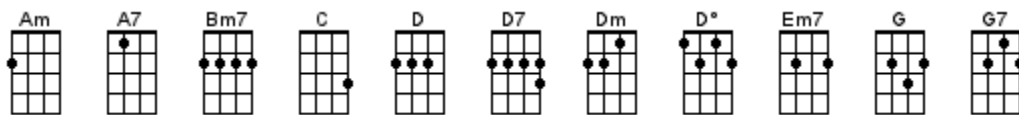

Always Look On The Bright Side Of Life

Eric Idle 1979

INTRO: / 1 2 3 4 / < RUBATO – which means disregard a strict tempo >

Some [Dm]↓ things in life are [Ddim]↓ bad
They can [C]↓ really make you [Am]↓ mad
[Dm]↓ Other things just make you [G7]↓ swear and [C]↓ curse [Am]↓
When you're [Dm]↓ chewing on life's [Ddim]↓ gristle
Don't [C]↓ grumble, give a [A7]↓ whistle
And [D7]↓ this'll help things turn out for the [G]↓ best [G7]↓ and...

< A TEMPO >

[C] Always [Am] look on the [Dm] bright [G7] side of [C] life [Am]/[Dm][G7]/
[C] Always [Am] look on the [Dm] light [G7] side of [C] life [Am]/[Dm][G7]

If [Dm] life seems jolly [G7] rotten, there's [C] something you've for-[Am]gotten
And [Dm] that's to laugh and [G7] smile and dance and [C] sing [Am]
When you're [Dm] feeling in the [G7] dumps, don't [C] be silly [A7] chumps
Just [D] purse your lips and whistle, that's the [G7] thing

And [C] always [Am] look on the [Dm] bright [G7] side of [C] life [Am]/[Dm][G7]/
[C] Always [Am] look on the [Dm] right [G7] side of [C] life [Am]/[Dm][G7]

For [Dm] life is quite ab-[G7]surd, and [C] death's the final [Am] word
You must [Dm] always face the [G7] curtain with a [C] bow [Am]
For-[Dm]get about your [G7] sin, give the [C] audience a [A7] grin
En-[D]joy it, it's your last chance any-[G7]how

And [C] always [Am] look on the [Dm] bright [G7] side of [C] life [Am]/[Dm][G7]/
[C] Always [Am] look on the [Dm] right [G7] side of [C] life [Am]/[Dm][G7]/

< KEY CHANGE >

[D] Always [Bm7] look on the [Em7] bright [A7] side of [D] life [Bm7]/[Em7][A7]/
[D] Always [Bm7] look on the [Em7] right [A7] side of [D] life [Bm7]/[Em7][A7]/
[D] Always [Bm7] look on the [Em7] bright [A7] side of [D] life [Bm7]/[Em7][A7]/
[D] Always [Bm7] look on the [Em7] right [A7] side of [D] life [Bm7]/[Em7][A7]/
[D] Always [Bm7] look on the [Em7] bright [A7] side of [D] life [Bm7]/[Em7][A7]/
[D] Always [Bm7] look on the [Em7] right [A7] side of [D] life [Bm7]/
[Em7][A7]/[D]↓