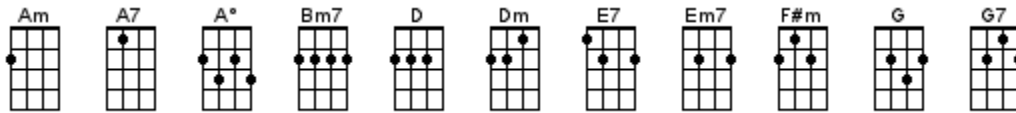

Always Look On The Bright Side Of Life

Eric Idle 1979

INTRO: / 1 2 3 4 / < RUBATO – which means disregard a strict tempo >

Some [Am]↓ things in life are [Adim]↓ bad
They can [G]↓ really make you [Em]↓ mad
[Am]↓ Other things just make you [D7]↓ swear and [G]↓ curse [Em]↓
When you're [Am]↓ chewing on life's [Adim]↓ gristle
Don't [G]↓ grumble, give a [E7]↓ whistle
And [A7]↓ this'll help things turn out for the [D]↓ best [D7]↓ and...

< A TEMPO >

[G] Always [Em] look on the [Am] bright [D7] side of [G] life [Em]/[Am][D7]/
[G] Always [Em] look on the [Am] light [D7] side of [G] life [Em]/[Am][D7]

If [Am] life seems jolly [D7] rotten, there's [G] something you've for-[Em]gotten
And [Am] that's to laugh and [D7] smile and dance and [G] sing [Em]
When you're [Am] feeling in the [D7] dumps, don't [G] be silly [E7] chumps
Just [A] purse your lips and whistle, that's the [D7] thing

And [G] always [Em] look on the [Am] bright [D7] side of [G] life [Em]/[Am][D7]/
[G] Always [Em] look on the [Am] right [D7] side of [G] life [Em]/[Am][D7]

For [Am] life is quite ab-[D7]surd, and [G] death's the final [Em] word
You must [Am] always face the [D7] curtain with a [G] bow [Em]
For-[Am]get about your [D7] sin, give the [G] audience a [E7] grin
En-[A]joy it, it's your last chance any-[D7]how

And [G] always [Em] look on the [Am] bright [D7] side of [G] life [Em]/[Am][D7]/
[G] Always [Em] look on the [Am] right [D7] side of [G] life [Em]/[Am][D7]/

< KEY CHANGE >

[A] Always [F#m] look on the [Bm7] bright [E7] side of [A] life [F#m]/[Bm7][E7]/
[A] Always [F#m] look on the [Bm7] right [E7] side of [A] life [F#m]/[Bm7][E7]/
[A] Always [F#m] look on the [Bm7] bright [E7] side of [A] life [F#m]/[Bm7][E7]/
[A] Always [F#m] look on the [Bm7] right [E7] side of [A] life [F#m]/[Bm7][E7]/
[A] Always [F#m] look on the [Bm7] bright [E7] side of [A] life [F#m]/[Bm7][E7]/
[A] Always [F#m] look on the [Bm7] right [E7] side of [A] life [F#m]/
[Bm7][E7]/[A]↓