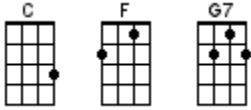

Worried Man Blues

Traditional

INTRO: / 1 2 / 1 2 / [C] / [C]

CHORUS:

It [C] takes a worried man to sing a worried song
It [F] takes a worried man to sing a worried [C] song
It [C] takes a worried man to sing a worried song
I'm worried [G7] now, but I won't be worried [C] long [C]

I [C] went across the river and I lay down to sleep
I [F] went across the river and I lay down to [C] sleep
I [C] went across the river and I lay down to sleep
When I woke [G7] up, had shackles on my [C] feet [C]

The [C] shackles on my feet had 21 links of chain
The [F] shackles on my feet had 21 links of [C] chain
The [C] shackles on my feet had 21 links of chain
And on each [G7] link the initials of my [C] name [C]

I [C] looked down the track, as far as I could see
I [F] looked down the track, as far as I could [C] see
I [C] looked down the track, as far as I could see
A little bitty [G7] hand was wavin' after [C] me [C]