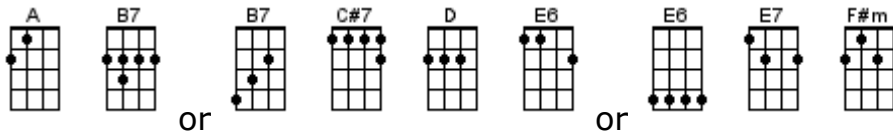

Will You Still Love Me Tomorrow

Gerry Goffin and Carole King 1960 (as recorded by Lorrie Morgan)

INTRO: / 1 2 3 4 /

[A] / [A] /

[A] Tonight you're **[F#m]** mine com-**[D]**pletely **[E7]**
[A] You give your **[F#m]** love so **[D]** sweet-**[E7]**ly
To-**[C#7]**night the light of **[F#m]** love is in your eyes **[F#m]**
[D] But will you **[E7]** love me to-**[A]**morrow **[A]**

[A] Is this a **[F#m]** lasting **[D]** treasure **[E7]**
[A] Or just a **[F#m]** moment's **[D]** plea-**[E7]**sure
Can **[C#7]** I believe the **[F#m]** magic in your sighs **[F#m]**
[D] And will you **[E7]** love me to-**[A]**morrow **[A]**

[D] Tonight with words un-**[E6]**spoken **[E6]**
[D] You say that **[E7]** I'm the only **[A]** one **[A]**
[D] But will my heart be **[E6]** broken **[E6]**
When the **[F#m]** night meets the **[B7]** morning **[D]** su-u-u-**[E7]**un