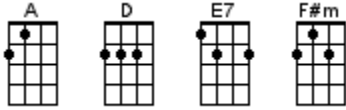

# Stand By Me

Ben E. King, Jerry Leiber, Mike Stoller 1961

**INTRO: / 1 2 3 4 /**

**[A] / [A] / [F#m] / [F#m] /  
[D] / [E7] / [A] / [A]**

When the **[A]** night, has come **[F#m]** and the land is dark  
And the **[D]** moon, is the **[E7]** only light we'll **[A]** see **[A]**  
No I **[A]** won't, be afraid, oh I **[F#m]** won't be afraid  
Just as **[D]** long, as you **[E7]** stand, stand by **[A]** me

So **[A]** darling, darling, stand by me, oh-oh **[F#m]** stand by me  
Oh **[D]** stand **[E7]** stand by me **[A]** stand by me **[A]**

If the **[A]** sky, that we look upon **[F#m]** should tumble and fall  
Or the **[D]** mountain, should **[E7]** crumble to the **[A]** sea **[A]**  
I won't **[A]** cry, I won't cry, no, I **[F#m]** won't shed a tear  
Just as **[D]** long, as you **[E7]** stand, stand by **[A]** me

## **INSTRUMENTAL: <optional>**

If the **[A]** sky that we look upon **[F#m]** should tumble and fall  
Or the **[D]** mountain should **[E7]** crumble to the **[A]** sea **[A]**  
I won't **[A]** cry, I won't cry, no, I **[F#m]** won't shed a tear  
Just as **[D]** long, as you **[E7]** stand, stand **[A]** by me