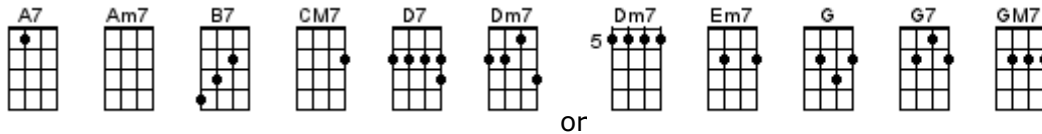

Sing

Joe Raposo 1971 (written for Sesame Street and later covered by The Carpenters)

INTRO: <Sing D> / 1 2 3 4 /

[G] Laa la-la la-laa, la **[Gmaj7]** laa la-la la-laa, la
[Cmaj7] Laa laa la-la-la-**[Cmaj7]** laa
[G] Laa la-la la-laa, la **[Gmaj7]** laa la-la la-laa, la
[Cmaj7] Laa laa la-la-la-**[Cmaj7]** laa

[G] Sing, sing a **[Am7]** song **[D7]**
Sing out **[G]** loud, sing out **[Dm7]** strong **[G7]**
[Cmaj7] Sing of **[Am7]** good things not **[G]** bad **[G]**
[Em7] Sing of **[A7]** happy not **[Am7]** sad **[D7]**