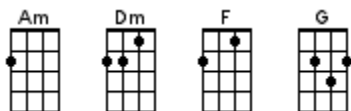

Shape Of You

Ed Sheeran 2017

INTRO: / 1 2 / 1 2 / < RIFF 1 & 2 PLAYED TOGETHER THROUGHOUT >

RIFF 1:

```
A|-----|-----|-----|-----|
E|-----|-----|-----|-----|
C|-----|-----|-----|-----|
G|2--5-2|2--5-2|2--5-2|4--2-0-|
```

RIFF 2:

```
A|0--0-0|-----|-----|-----|
E|-----|-----|1--1-1|3--3-3-|
C|-----|2--2-2|-----|-----|
G|-----|-----|-----|-----|
```

[Am] / [Dm] / [F] / [G] /
[Am] / [Dm] / [F] / [G] /

The **[Am]** club isn't the best **[Dm]** place to find a lover
So the **[F]** bar is where I **[G]** go
[Am] Me and my friends at the **[Dm]** table doing shots
Drinking **[F]** fast and then we talk **[G]** slow

BRIDGE: < A CAPPELLA >

C'mon, be my baby, come on
C'mon, be my baby, come on
C'mon, be my baby, come on
C'mon, be my baby, come on

[Am] C'mon, be my [Dm] baby, come on
[F] C'mon, be my [G] baby, come on
[Am] C'mon, be my [Dm] baby, come on
[F]↓ C'mon, be my baby, come on

<TWO PARTS SUNG TOGETHER>

Come on, be my [Dm] baby, come on

[F] **Come on, be my [G] baby, come on [Am]**
[F] I'm in [G] love with your bo-[Am]dy

Come on, be my [Dm] baby, come on

[F] **Come on, be my [G] baby, come on [Am]**
[F] I'm in [G] love with your bo-[Am]dy