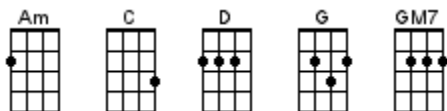

The Mary Ellen Carter

Stan Rogers 1979

INTRO: / 1 2 / 1 2 /

**[G] / [Gmaj7] / [C] / [D] /
[G] / [Gmaj7] / [C] / [D]**

She **[G]** went down last Oc-**[Gmaj7]**tober in a **[C]** pouring **[D]** driving **[G]** rain
The **[Am]** skipper he'd been drinkin' and the **[C]** mate he felt no **[D]** pain
Too **[G]** close to Three Mile **[Gmaj7]** Rock and she was **[C]** dealt her mortal **[G]** blow
And the **[Am]** Mary Ellen Carter settled **[D]** low **[D]**

There was **[G]** just us five a-**[Gmaj7]**board her when she **[C]** finally **[D]** was a-**[G]**wash
We **[Am]** worked like hell to save her, all **[C]** heedless of the **[D]** cost
And the **[G]** groan she gave as **[Gmaj7]** she went down, it **[C]** caused us to pro-**[G]**claim
That the **[Am]** Mary Ellen **[D]** Carter would rise a-**[G]**gain / **[Gmaj7] / [C] / [D] /
[G] / [Gmaj7] / [C] / [D]**

And like the [Am] Mary Ellen [D] Carter, rise a-[G]gain [G]

Rise a-[Am]gain [D] rise a-[G]gain [Gmaj7]

Though your [C] heart, it be broken, and [G] life about to [D] end

No [G] matter what you've [Gmaj7] lost, be it a [C]↓ home, a [D]↓ love, a [G] friend

Like the [Am] Mary Ellen [D] Carter, rise a-[G]gain [G]

Rise a-[Am]gain [D] rise a-[G]gain [Gmaj7]

Though your [C] heart, it be broken, and [G] life about to [D] end

No [G] matter what you've [Gmaj7] lost, be it a [C]↓ home, a [D]↓ love, a [G] friend