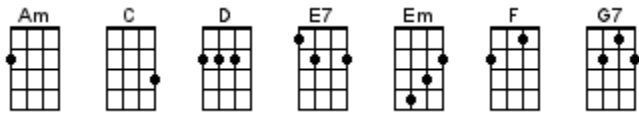

Little Red Riding Hood

Ron Blackwell, recorded by Sam the Sham and the Pharaohs 1966

INTRO: / 1 2 3 4 / **(WOLF HOWL)**

1 2 3 4 / 1 2

[C]↓ [Em]↓ [Am]↓ Who's that I see walkin' in these woods
[C]↓ [Em]↓ [Am]↓ Why it's Little Red Riding Hood

[C]↓ [Em]↓ [Am] Hey there Little Red [C] Riding Hood
[D] You sure are lookin' good
[F] You're everything a [E7] big bad wolf could [Am] want [E7] Listen to me
[Am] Little Red [C] Riding Hood
[D] I don't think little big girls should
[F] Go walkin' in these [E7] spooky old woods a-[Am]lone [E7] **(HOWL)**

[Am] I'm gonna keep my [C] sheep suit on
[D] 'Til I'm sure that you've been shown
That [F] I can be trusted [E7] walkin' with you a-[Am]lone [E7] **(HOWL)**
[Am] Little Red [C] Riding Hood
[D] I'd like to hold you if I could
But [F] you might think I'm a [E7] big bad wolf so I [Am] won't [E7] **(HOWL)**

[Am] Little Red [C] Riding Hood
[D] You sure are lookin' good
[F] You're everything a [E7] big bad wolf could [Am] want [E7] **(HOWL)**
I mean... [Am] Baa / [C] / [D] Baa? / [D] / [F] Baaa / [E7] / [Am] / [Am]↓